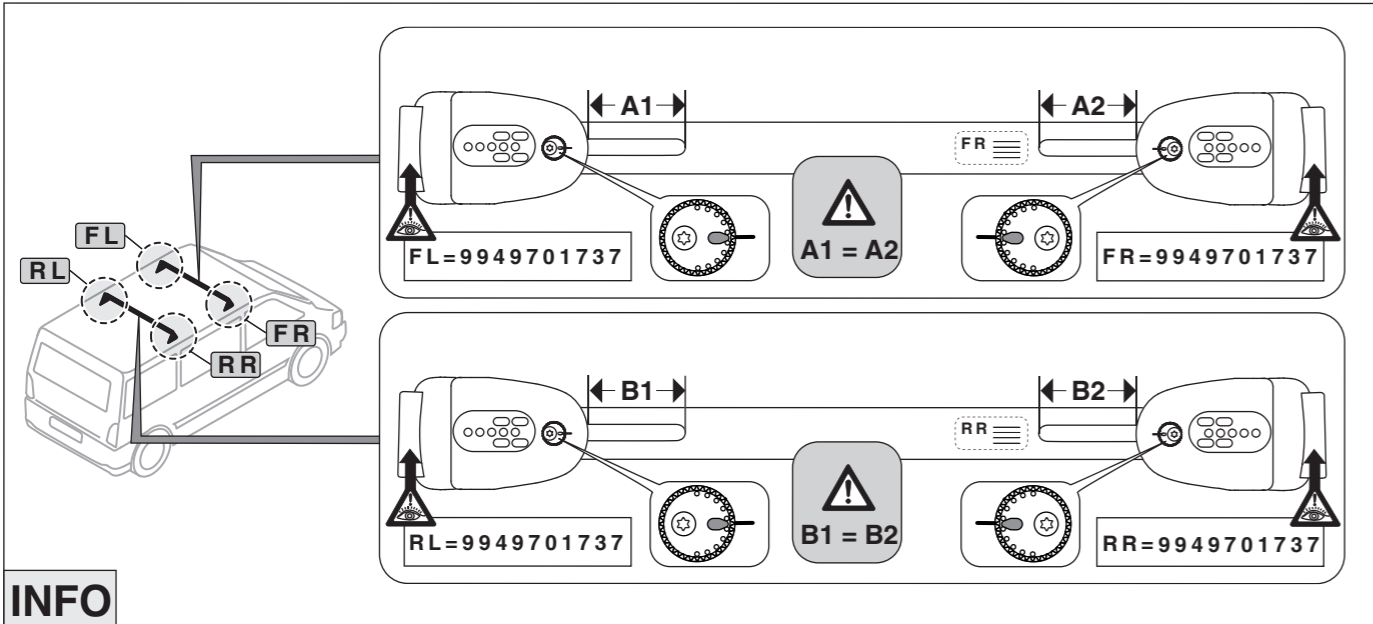

Atera SIGNO

Opel Zafira Life
Opel Vivaro Cargo
Opel Vivaro Kombi

09/2019 –
09/2019 –
09/2019 –

Citroën Jumpy + Spacetourer
Peugeot Expert + Traveller
Toyota Proace + Proace Verso

09/2016 –
09/2016 –
09/2016 –

INFO